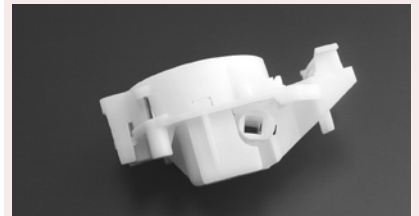

Roman Shades - **Contempra** - Rodas Mechanism

TECHNICAL CATALOG FOR: ROMAN SHADES

0-160-CA-00100

Contempra head rail with Velcro™ for Skorpio and Rodas mechanisms.

PACKING UNIT: 480 ft (30 x 16) per box.

0-160-CA-00400

2 3/4" (70mm) Extension installation bracket for Skorpio and Rodas mechanisms.

PACKING UNIT: 100 pcs per bag.

0-160-CA-XXXXX

02200 - **Control mechanism-chain 1:5.**
02250 - **Control mechanism-chain 1:1.**
For Rodas mechanism.

PACKING UNIT: 200 pcs per box.

0-160-CA-02300

Contempra tape take-up mechanism for Rodas mechanism.

PACKING UNIT: 200 pcs per box.

0-160-CA-02500

Aluminum square tilt rod 5mm x 5mm.

PACKING UNIT: 480 ft (30 pcs x 16 ft.) per box.