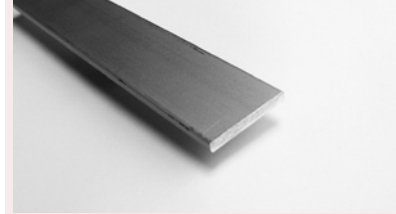

0-160-CA-01000

Contempra 0.12" (3mm) x 1" (25mm) flat aluminum bottom weight.

PACKING UNIT: 30 x 16 ft /480 ft per box.