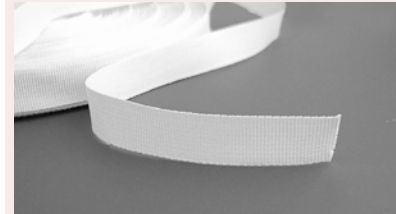

Please, replace XXXXX with color number from the color coordination chart.

PACKING UNIT: 262.6 ft per roll.

0-160-CA-02000

Contempra clip for lift tape.

PACKING UNIT: 1,000 pcs per box.

0-160-CA-02100

Contempra lift tape.