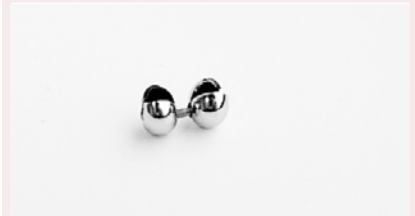

Contempra # 10 plastic control chain.

Please, replace XXXXX with chain color:
00300 - Ivory
00500 - Clear
00700 - White

PACKING UNIT: 1,000 ft per roll.

0-160-CA-02400

Contempra continuous plastic connector.

PACKING UNIT: 200 pcs per box.