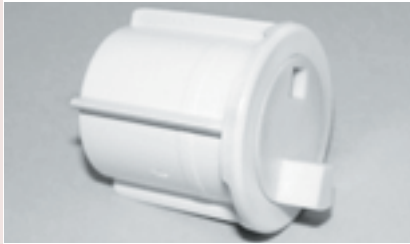

Roller Shades - **Galaxy Heavy Duty System**

TECHNICAL CATALOG FOR: ROLLER SHADES

0154-XX-00038

Rollux-End Plug 1 1/2" (38mm)
White replace xx = color
EP= vanilla
EW= white

Packing Unit: 200 PCS/BOX

0-156-AD-XXXXX