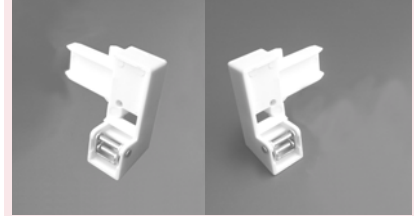

Pleated / Cellular Shades - **Le Plissé / Bolero** - Components

TECHNICAL CATALOG FOR: PLEATED / CELLULAR SHADES

0-110-P7-XXXXX

Aluminum head and bottom rail.

Please, replace XXXXX with color number:
00100 - Anodized
00200 - White
00300 - Ivory

PACKING UNIT: 24 pcs - 12 ft / 288 ft per box.

0-110-P0-00100

PVC profile insert with adhesive tape.

PACKING UNIT: 24 x 12 ft / 288 ft per box.

0-110-YY-XXXXX

P1 cord lock right/P2 cord lock left.

Please, replace YY with the control desired:
P1 - Right side
P2 - Left side
Please, replace XXXXX with color number:
00200 - White 00300 - Ivory
00800 - Gray