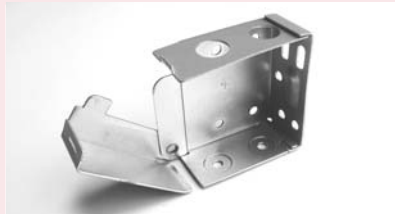

PACKING UNIT: 200 per bag.

0-090-CA-21100

Braided ladder clip.

PACKING UNIT: 5,000 per bag.

0-098-ES-XXXXXX

2" Box type installation bracket set.

Please, replace XXXXX with color number from the color coordination chart.