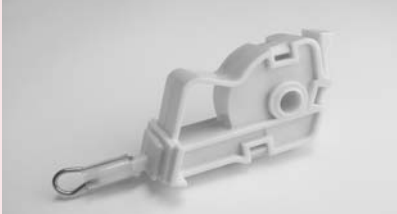

2" Horizontal Blinds - **Components**

TECHNICAL CATALOG FOR: WOODEN - FOAM - ALUMINUM - PVC

0-098-CA-00300

2" Plastic wand tilter (white).

PACKING UNIT: 100 per bag.

0-098-CA-008W0