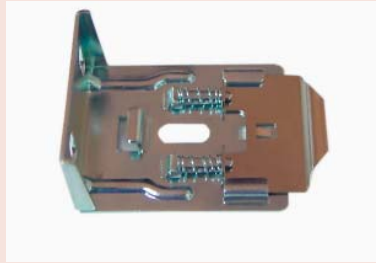

Romance Cellular Shades - Components

TECHNICAL CATALOG FOR: ROMANCE CELLULAR SHADES

0-110-92-00100

Romance Cordlock

PACKING UNIT: 100 PCS/BAG

0-110-92-00400

Romance Mounting Bracket

PACKING UNIT: 200 PCS/BAG

0-110-92-00500

Romance Headrail Endcap

PACKING UNIT: 200 PCS/BAG

0-110-92-00700

Romance Cord Guide

PACKING UNIT: 200 PCS/BAG

0-110-92-00800

Romance Cleat Screw
2.3 x 5mm

PACKING UNIT: 100 PCS/BAG

0-110-92-00900

Romance Cord Cleat

PACKING UNIT: 100 PCS/BAG

0-110-92-01100

Romance Cord Equalizer

PACKING UNIT: 100 PCS/BAG

0-001-XX-XXXXX

Pleated Romance Single Cell
9/16"
Specify color xx-xxxxx = 92-18000
xx-xxxxx = 90-03000

PACKING UNIT: 576 SQFT

0-110-92-00200

Romance Headrail

PACKING UNIT: 24 pcs x 16 Ft (384 Ft/BX)